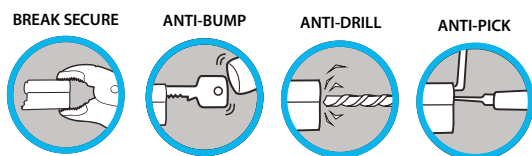

Setting the standard for door security

Our doors have been independently tested against the following type of assault:

- Manual attack on the locking hardware with tools including screwdrivers, chisels and mole grips
- Three minute attacks on the door cylinder using a range of tools including craft knives and screwdrivers
- Three minute manual attacks using chisels and brick bolsters
- Hard-body impact testing of the leaf, hinge and locking points using a 50kg steel impactor.