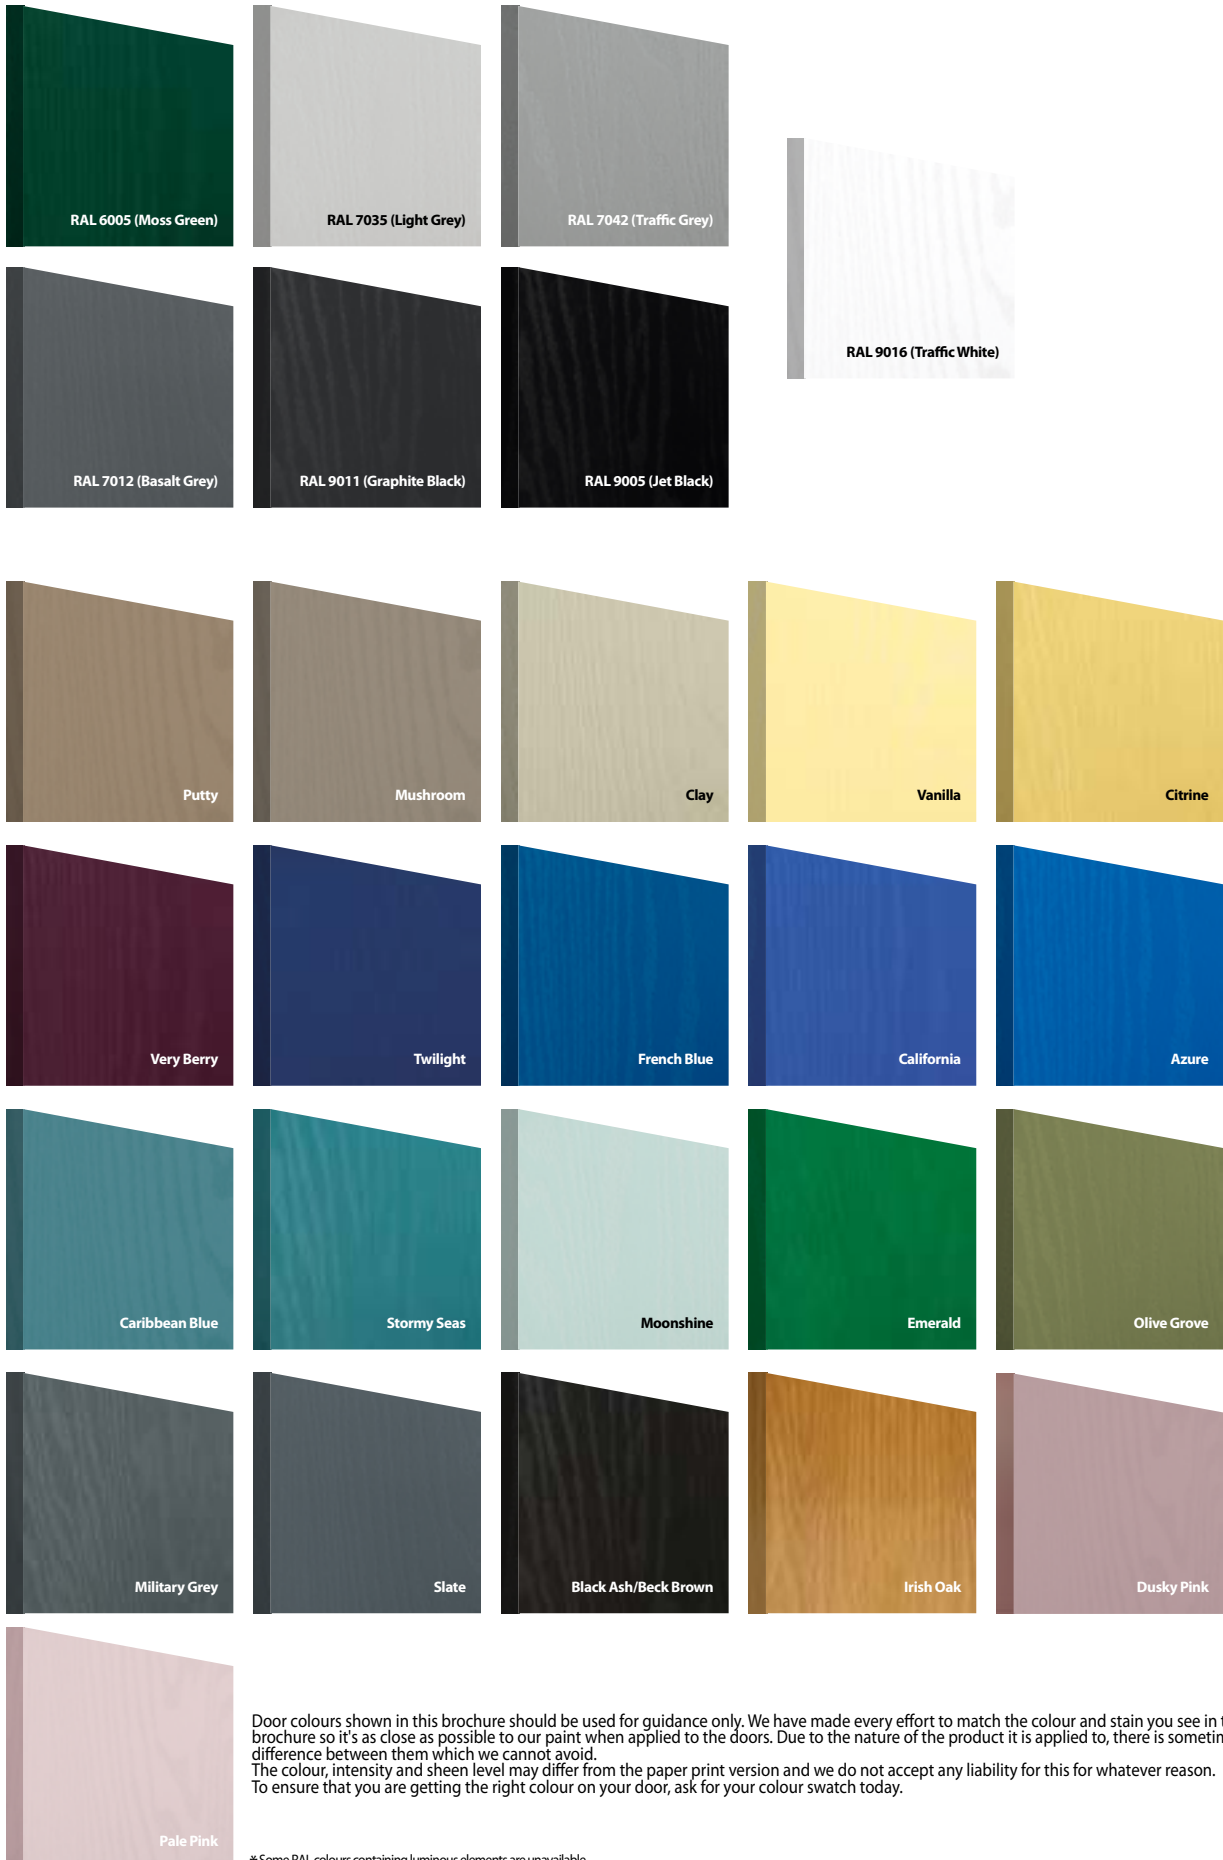

Monza II Solid
Page 52

Monza II Augusta Long
Page 52

Monza II Augusta
Page 54

A designer collection with the stunning Monza II door with our FLiP® Flat Grained cassette.

Standard Colours

A range of 9 external colours with white interior as standard. Coloured both sides is a cost option.

Premium Colours

Our range of 39 premium colours finished in a Semi-Matt, Satin or Semi-Gloss sheen dependent upon colour.

RAL Colours

Any RAL colour* is available as a special order.
Here are a small selection of the most requested colours as an example: