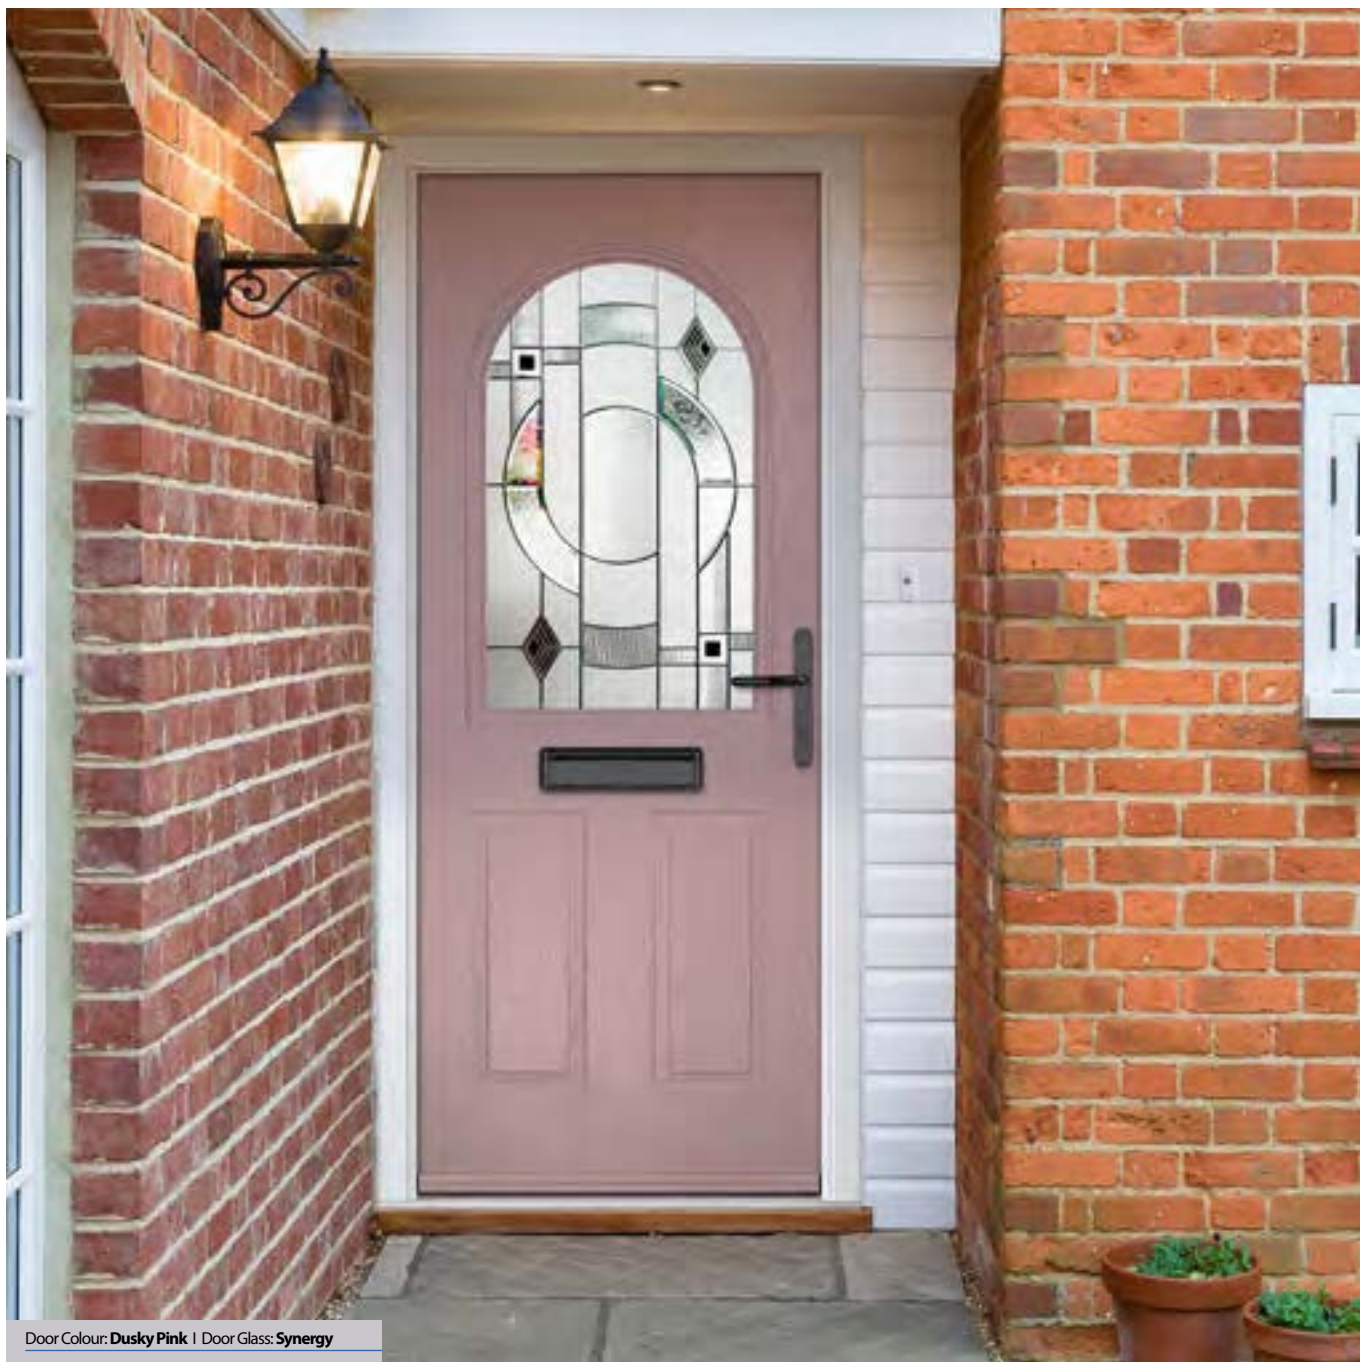

Door Colour: **Mulberry**
Door Glass: **Trio Diamond**

Door Colour: **Golden Oak**
Door Glass: **Impression**

I GRAINED TRADITIONAL DOORS

Turnberry

including 11Grid option

The large arched glazed area of the Turnberry can also be enhanced with the GridLite option.