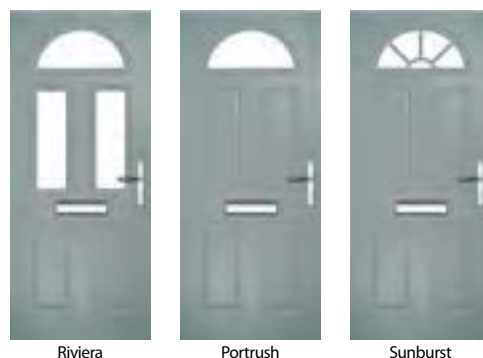

Door Colour: **Mulberry**
Door Glass: **Impression**

Doorstyle Options