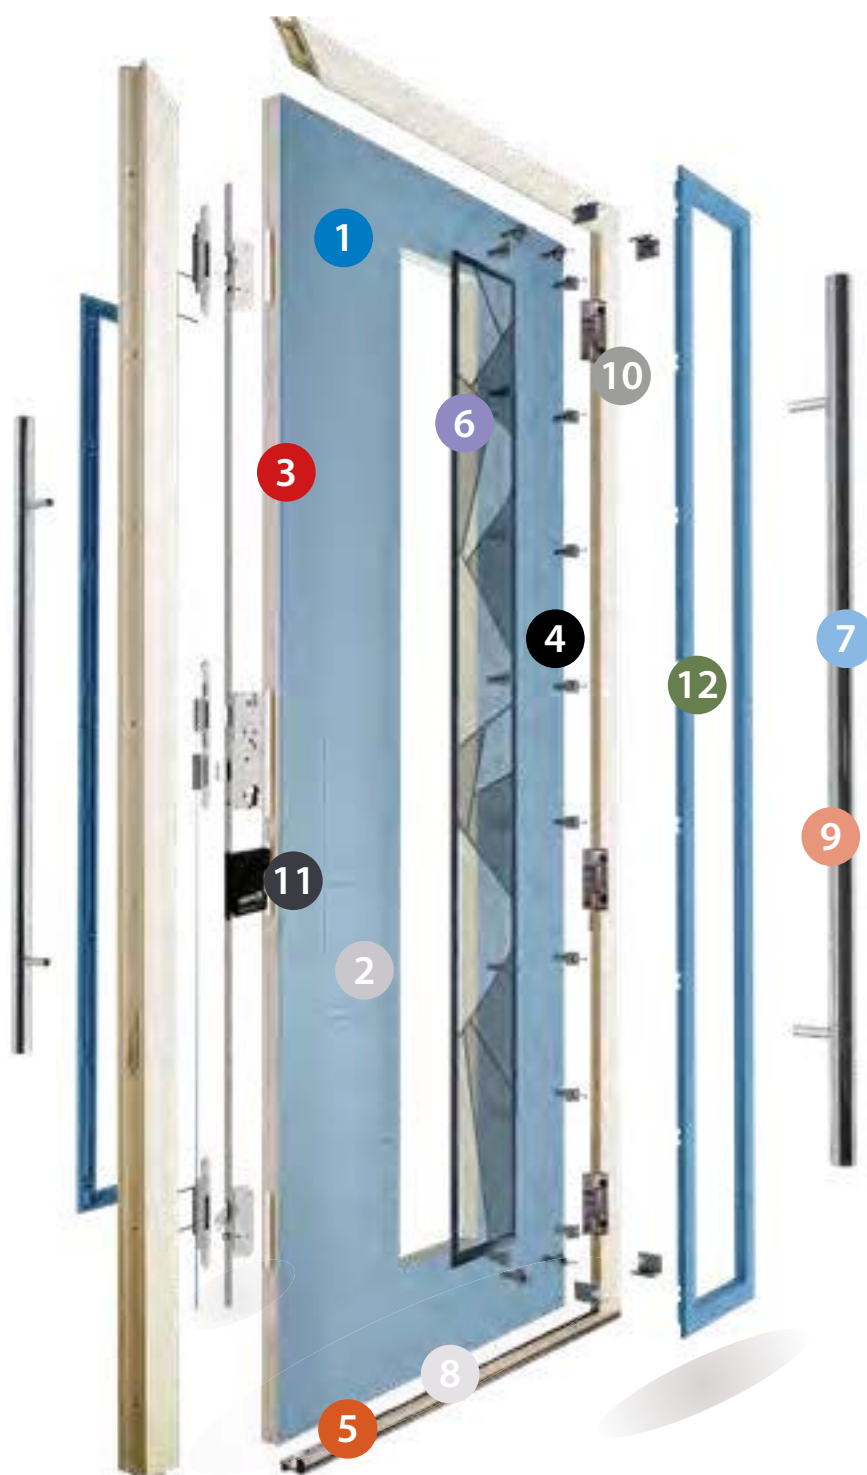

Not all doors are made equal

Our composite doors combine the latest innovations to keep your home warm and secure, whatever the weather. Emulating the natural beauty of wood with energy efficient warm core technology and high security, smart ready multi-point locking systems, our composite doors are an elegant addition to any home.

Manufactured to the British Standards Institute kitemark accreditation for Quality Management, BSI9001, they're also built to last.

Multi-point smart equipped locking

High security steel hooks fully penetrate the door frame keeps, which helps to prevent the door sash and frame from being forced apart. A steel deadbolt delivers maximum strength to the centre of the door.

Door Style: **Monza II Augusta Long**
Door Colour: **Cotswold**
Decorative Glass: **Tectronic**