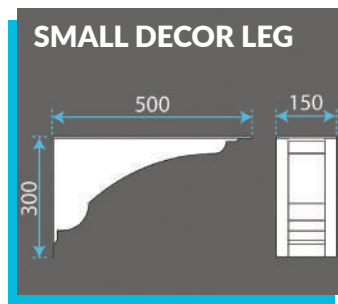

Suitable for:
Clarendon
Royale