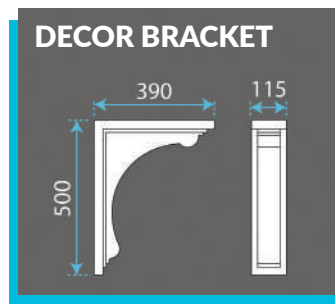

Suitable for:
Grove
Kensington