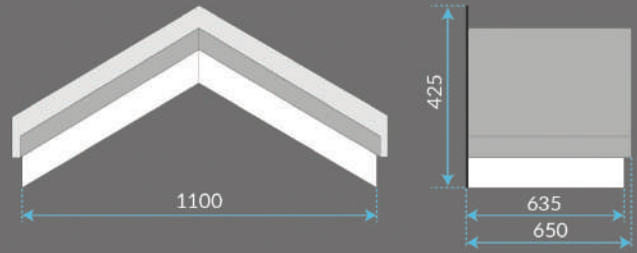

STANDARD SIZES