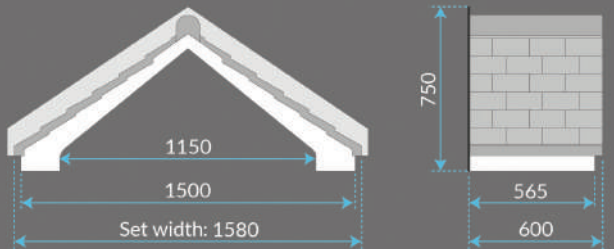

Gallows legs available separate

WINDSOR

STANDARD SIZES

VARIABLE SIZES: 600mm projection x 1000mm-3000mm length
(In 100mm increments)

Gallows legs available separate

KENSINGTON

STANDARD SIZES

Decor bracket available separate

WINCHESTER

STANDARD SIZES

Also available without legs

PRINCESS

STANDARD SIZES

Also available without legs

DORCHESTER

STANDARD SIZES

Gallows legs available separate

GRASSINGTON

STANDARD SIZES

Gallows legs available separate

ROYALE

STANDARD SIZES

VARIABLE SIZES: 560mm projection x 1000mm-3000mm length
(In 100mm increments)

Also available without legs

GROVE

STANDARD SIZES

VARIABLE SIZES: 480mm projection x 1680mm-2940mm length
(In 100mm increments)

Decor bracket available separate

MAYFIELD

STANDARD SIZES

VARIABLE SIZES: 500mm/600mm/750mm projection x
1000mm-4000mm length (In 100mm increments)