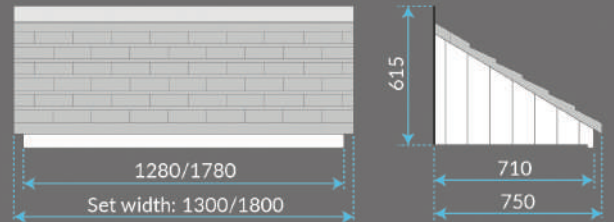

VARIABLE SIZES: 560mm projection x 1600mm-3000mm length
(In 100mm increments)

Also available without legs

ROCHESTER

STANDARD SIZES

VARIABLE SIZES: 750mm projection x 1000mm-4000mm length
(In 100mm increments)