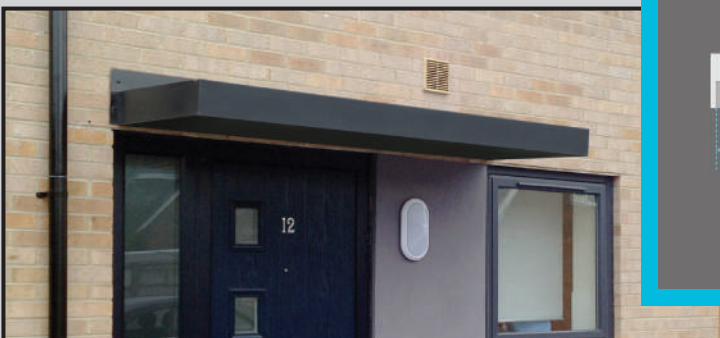

LINEA

STANDARD SIZES