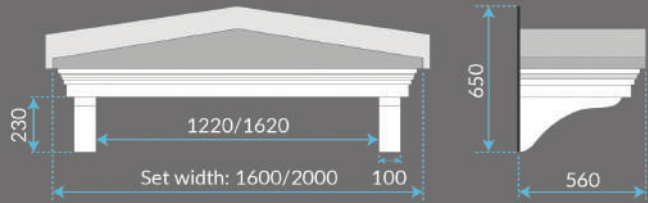

VARIABLE SIZES: 560mm projection x 1600mm-3000mm length
(In 100mm increments)

Also available without legs

ROCHESTER

STANDARD SIZES

VARIABLE SIZES: 750mm projection x 1000mm-4000mm length
(In 100mm increments)

Gallows legs available separate

WINDSOR

STANDARD SIZES

VARIABLE SIZES: 600mm projection x 1000mm-3000mm length
(In 100mm increments)

Gallows legs available separate

KENSINGTON

STANDARD SIZES

Decor bracket available separate

WINCHESTER

STANDARD SIZES

Also available without legs

PRINCESS

STANDARD SIZES

Also available without legs

DORCHESTER

STANDARD SIZES

Gallows legs available separate

GRASSINGTON

STANDARD SIZES

Gallows legs available separate

ROYALE

STANDARD SIZES

VARIABLE SIZES: 560mm projection x 1000mm-3000mm length
(In 100mm increments)

Also available without legs