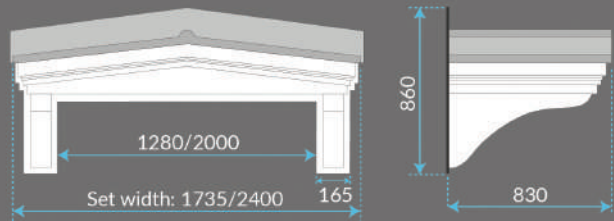

Gallows legs available separate

WINDSOR

STANDARD SIZES

VARIABLE SIZES: 600mm projection x 1000mm-3000mm length
(In 100mm increments)

Gallows legs available separate

KENSINGTON

STANDARD SIZES

Decor bracket available separate

WINCHESTER

STANDARD SIZES

Also available without legs

PRINCESS

STANDARD SIZES

Also available without legs

DORCHESTER

STANDARD SIZES

Gallows legs available separate

GRASSINGTON

STANDARD SIZES

Gallows legs available separate

ROYALE

STANDARD SIZES

VARIABLE SIZES: 560mm projection x 1000mm-3000mm length
(In 100mm increments)

Also available without legs

GROVE

STANDARD SIZES

VARIABLE SIZES: 480mm projection x 1680mm-2940mm length
(In 100mm increments)

Decor bracket available separate

MAYFIELD

STANDARD SIZES

VARIABLE SIZES: 500mm/600mm/750mm projection x
1000mm-4000mm length (In 100mm increments)