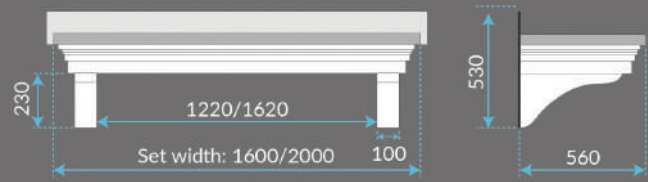

WINCHESTER

STANDARD SIZES

Also available without legs

PRINCESS

STANDARD SIZES

Also available without legs

DORCHESTER

STANDARD SIZES

Gallows legs available separate

GRASSINGTON

STANDARD SIZES

Gallows legs available separate

ROYALE

STANDARD SIZES

VARIABLE SIZES: 560mm projection x 1000mm-3000mm length
(In 100mm increments)

Also available without legs

GROVE

STANDARD SIZES

VARIABLE SIZES: 480mm projection x 1680mm-2940mm length
(In 100mm increments)

Decor bracket available separate

MAYFIELD

STANDARD SIZES

VARIABLE SIZES: 500mm/600mm/750mm projection x
1000mm-4000mm length (In 100mm increments)