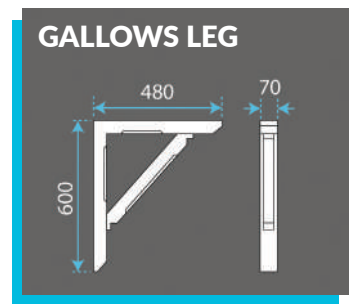

KENDAL

STANDARD SIZES

ACCESSORIES

Suitable for:
Clarendon
Royale

Suitable for:
Clarendon
Royale

Suitable for:
Grove
Kensington

Suitable for:
Rochester
Dorchester
Grassington
Mayfield
Windsor