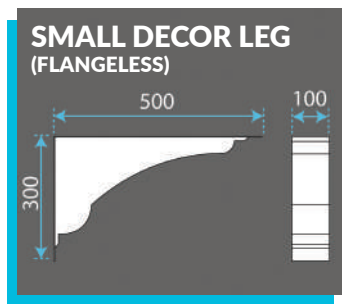

Gallows legs available separate

GRASSINGTON

STANDARD SIZES

Gallows legs available separate

ROYALE

STANDARD SIZES

VARIABLE SIZES: 560mm projection x 1000mm-3000mm length
(In 100mm increments)

Also available without legs

GROVE

STANDARD SIZES

VARIABLE SIZES: 480mm projection x 1680mm-2940mm length
(In 100mm increments)

Decor bracket available separate

MAYFIELD

STANDARD SIZES

VARIABLE SIZES: 500mm/600mm/750mm projection x
1000mm-4000mm length (In 100mm increments)

Gallows legs available separate

LINEA

STANDARD SIZES

KENDAL

STANDARD SIZES

ACCESSORIES

Suitable for:
Clarendon
Royale

Suitable for:
Clarendon
Royale