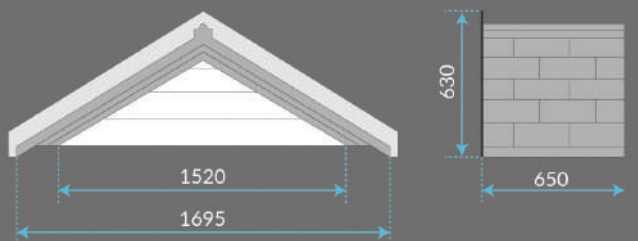

VARIABLE SIZES: 560mm projection x 1600mm-3000mm length
(In 100mm increments)

Also available without legs

ROCHESTER

STANDARD SIZES

VARIABLE SIZES: 750mm projection x 1000mm-4000mm length
(In 100mm increments)

Gallows legs available separate

WINDSOR

STANDARD SIZES

VARIABLE SIZES: 600mm projection x 1000mm-3000mm length
(In 100mm increments)

Gallows legs available separate

KENSINGTON

STANDARD SIZES

Decor bracket available separate

WINCHESTER

STANDARD SIZES

Also available without legs

PRINCESS

STANDARD SIZES

Also available without legs

DORCHESTER

STANDARD SIZES

Gallows legs available separate

GRASSINGTON

STANDARD SIZES

Gallows legs available separate

ROYALE

STANDARD SIZES

VARIABLE SIZES: 560mm projection x 1000mm-3000mm length
(In 100mm increments)

Also available without legs