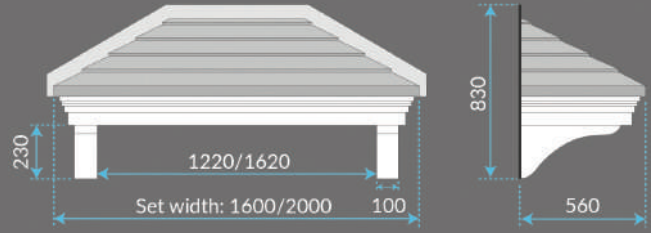

VARIABLE SIZES: 560mm projection x 1600mm-3000mm length
(In 100mm increments)

Also available without legs

ROCHESTER

STANDARD SIZES

VARIABLE SIZES: 750mm projection x 1000mm-4000mm length
(In 100mm increments)